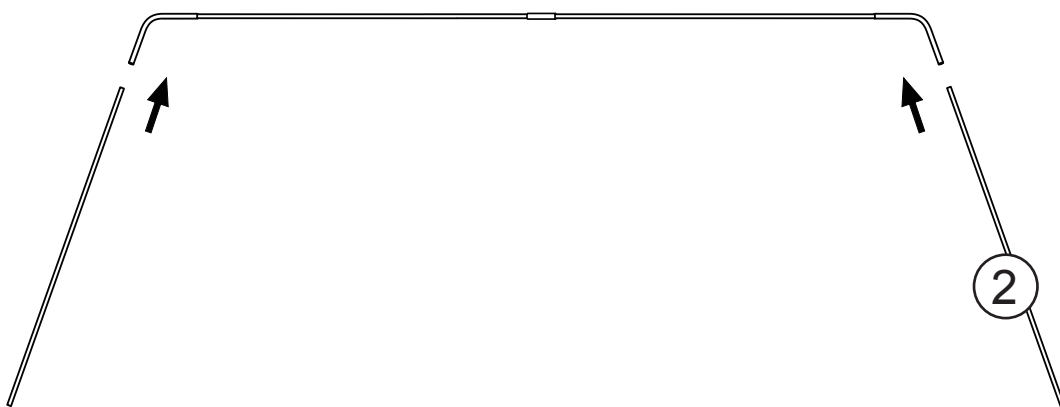

WARNING: Adult Assembly Required.

WARNING:

CHOKING HAZARD -- This item contains small parts. Not suitable for children under 3 years.

PARTS LIST

<p>1</p>  <p>Fiberglass Pole #1 (2pcs)</p>	<p>2</p>  <p>Fiberglass Pole #2 (4pcs)</p>
<p>3</p>  <p>"L" Shape Connector (1pcs)</p>	<p>4</p>  <p>"U" style Ground Peg (4pcs)</p>
<p>5</p>  <p>Net (1pc)</p>	<p>6</p>  <p>Carry Bag (1pc)</p>

ASSEMBLY INSTRUCTIONS

FIG.1

FIG.2

FIG.3

FIG.4

UPSIDE

DOWNSIDE

FIG.5