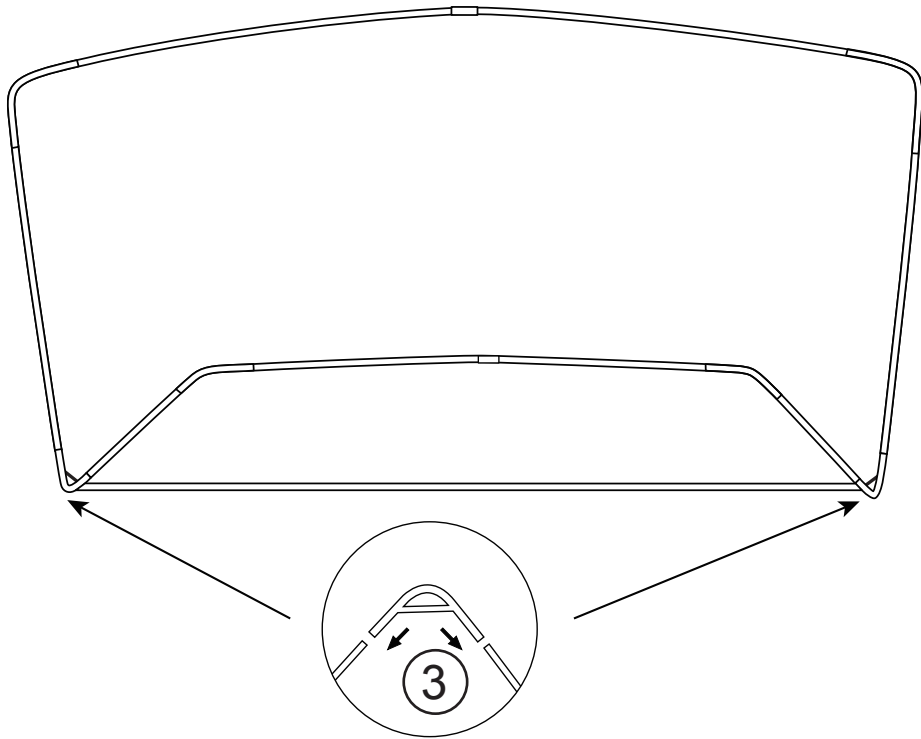

WARNING: Adult Assembly Required.

WARNING:

CHOKING HAZARD -- This item contains small parts. Not suitable for children under 3 years.

PARTS LIST

<p>1</p>  <p>Fiberglass Pole #1 (2pcs)</p>	<p>2</p>  <p>Fiberglass Pole #2 (4pcs)</p>
<p>3</p>  <p>"L" Shape Connector (1pcs)</p>	<p>4</p>  <p>"U" style Ground Peg (4pcs)</p>
<p>5</p>  <p>Net (1pc)</p>	<p>6</p>  <p>Carry Bag (1pc)</p>

ASSEMBLY INSTRUCTIONS

FIG.1

FIG.2

FIG.3

FIG.4

UPSIDE

DOWNSIDE

FIG.5

FIG.6

FIG.7

FIG.8

Tension Adjustable Strape

YOU ARE NOW READY TO PLAY!

NET PLAYZ[®]

GOOD PLAY . GOOD GAME . GOOD