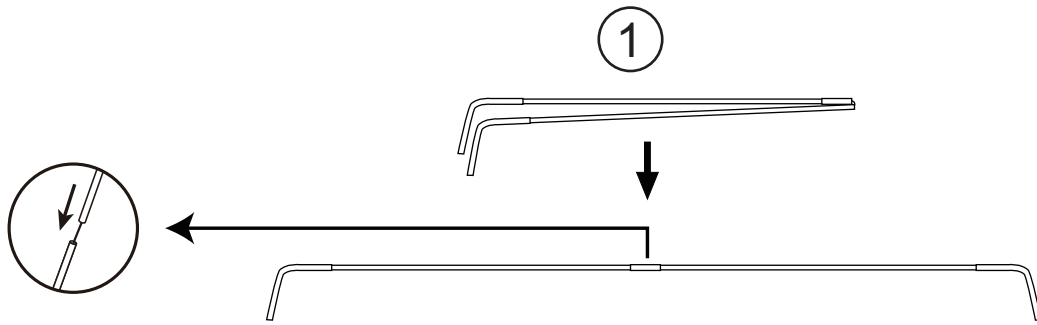

WARNING: Adult Assembly Required.

WARNING:

CHOKING HAZARD -- This item contains small parts. Not suitable for children under 3 years.

PARTS LIST

<p>1</p>  <p>Fiberglass Pole #1 (2pcs)</p>	<p>2</p>  <p>Fiberglass Pole #2 (4pcs)</p>
<p>3</p>  <p>"L" Shape Connector (1pcs)</p>	<p>4</p>  <p>"U" style Ground Peg (4pcs)</p>
<p>5</p>  <p>Net (1pc)</p>	<p>6</p>  <p>Carry Bag (1pc)</p>

ASSEMBLY INSTRUCTIONS

FIG.1

FIG.2

FIG.3

FIG.4

UPSIDE

DOWNSIDE

FIG.5

FIG.6

FIG.7

FIG.8

Tension Adjustable Strape

YOU ARE NOW READY TO PLAY!

NET PLAYZ[®]

GOOD PLAY . GOOD GAME . GOOD