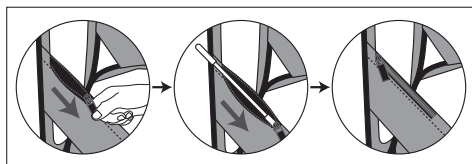

ASSEMBLY INSTRUCTIONS

FIG.1

①

②

③

④

YOU ARE NOW READY TO PLAY!