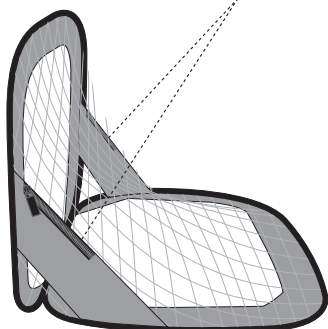

YOU ARE NOW READY TO PLAY!