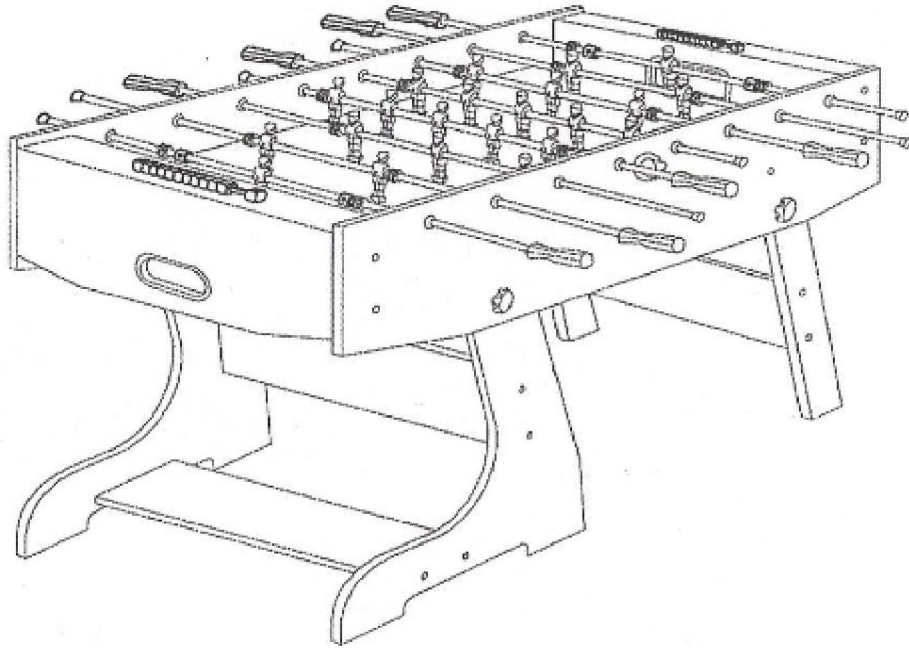

SOCCER TABLE

ITEM NO: 4842

Attentions!

- 1. Check if all parts of screws and bolts has applied, if not, please fastening it.**
- 2. Please do not wobble the table hard, avoid making the bolt and screw loose, affects the game.**
- 3. If you had problems in installation, please contact with dealer.**

Parts List

<p>#1</p>  <p>Main frame 1 Piece</p>	<p>#2</p>  <p>Leg A 1 Piece</p>	<p>#3</p>  <p>Leg B 1 Piece</p>	<p>#4</p>  <p>Leg C 1 Piece</p>
<p>#5</p>  <p>Leg D 1 Piece</p>	<p>#6</p>  <p>Leg panel B 1 Piece</p>	<p>#7</p>  <p>Leg panel A 2 Pieces</p>	<p>#8</p>  <p>Player blue 11 Pieces</p>
<p>#9</p>  <p>Player red 11 Pieces</p>	<p>#10</p>  <p>Two Player Rod 2 Pieces</p>	<p>#11</p>  <p>Three Player Rod 4 Pieces</p>	<p>#12</p>  <p>Five Player Rod 2 Pieces</p>
<p>#13</p>  <p>Stop ring 4 Pieces</p>	<p>#14</p>  <p>Bumper 16 Pieces</p>	<p>#15</p>  <p>Steel Washer 16 Pieces</p>	<p>#16</p>  <p>4x24mm Screw 26 Pieces</p>
<p>#17</p>  <p>Lock Nut 26 Pieces</p>	<p>#18</p>  <p>Handle 8 Pieces</p>	<p>#19</p>  <p>Rod End Cap 8 Pieces</p>	<p>#20</p>  <p>Soccer ball 2 Pieces</p>
<p>#21</p>  <p>4X35mm screw 4 Pieces</p>	<p>#22</p>  <p>Score rack 2 Pieces</p>	<p>#23</p>  <p>Ball Entry Cup 2 Pieces</p>	<p>#24</p>  <p>4X15mm screw 6 Pieces</p>
<p>#25</p>  <p>4X55mm Screw 12 Pieces</p>	<p>#26</p>  <p>Washer 4 Pieces</p>	<p>#27</p>  <p>M8X70mm Bolt 4 Pieces</p>	<p>#28</p>  <p>Screwdriver 1 Piece</p>