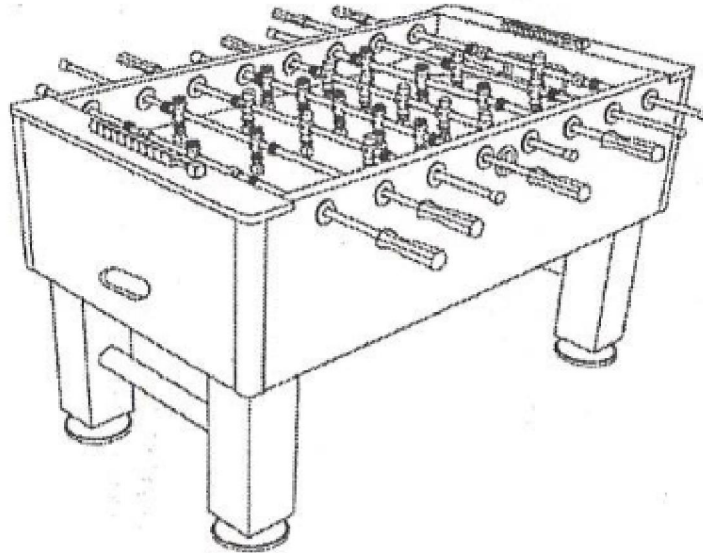

SOCCER TABLE

Article No: 5529

Attentions!

- 1. Check if all parts of screws and bolts has applied, if not, please fastening it.**
- 2. Please do not wobble the table hard, avoid making the bolt and screw loose, affects the game.**
- 3. If you had problems in installation, please contact with dealer.**

Parts List

<p>#1</p>  <p>Wrench 1 Piece</p>	<p>#2</p>  <p>Leg 4 Pieces</p>	<p>#3</p>  <p>Leg Support Bar 2 Pieces</p>	<p>#4</p>  <p>Leg Leveler 4 Pieces</p>
<p>#5</p>  <p>Ball Entry Cup 2 Pieces</p>	<p>#6</p>  <p>4X15mm Screw 6 Pieces</p>	<p>#7</p>  <p>Scoring System 2 Sets</p>	<p>#8</p>  <p>4X35mm Screw 4 Pieces</p>
<p>#9</p>  <p>Three Player Rod 4 Pieces</p>	<p>#10</p>  <p>Two Player Rod 2 Pieces</p>	<p>#11</p>  <p>Five Player Rod 2 Pieces</p>	<p>#12</p>  <p>Home players 11 Pieces</p>
<p>#13</p>  <p>Visit players 11 Pieces</p>	<p>#14</p>  <p>Stop ring 4 pieces</p>	<p>#15</p>  <p>4X25mm Screw 26 Pieces</p>	<p>#16</p>  <p>Lock Nut 26 Pieces</p>
<p>#17</p>  <p>Bumper 16 Pieces</p>	<p>#18</p>  <p>5/8" Washer 16 Pieces</p>	<p>#19</p>  <p>Handle 8 Pieces</p>	<p>#20</p>  <p>Rod End Cap 8 Pieces</p>
<p>#21</p>  <p>M8X35mm Bolt 16 Pieces</p>	<p>#22</p>  <p>Washer 16 Pieces</p>	<p>#23</p>  <p>Soccer Ball 2 Pieces</p>	<p>#24</p>  <p>Screwdriver 1 Piece</p>