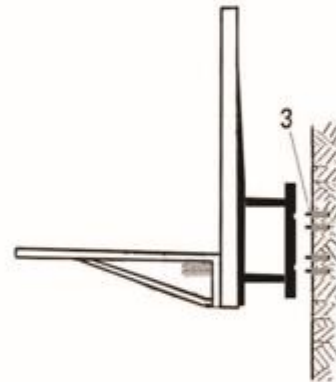

## 007 PARTS LIST

Item	Description	Qty	Item	Qty.	Description
1	8X16mm	2	A	1	Net
2	8X40mm	2	B	1	board bracket
3	8X80mm	4	C	2	brace
4	8x110mm	2	D	1	Rim
5	12x150mm	2	E	1	Backboard

BRACKET INSTALLATION 1: fixed backboard(E) and rim(D) in board bracket(B) by bolt(4,2), fixed above board bracket(B) by bolt(1), Fixed brace(C) in board bracket(B) by bolt(5)

BRACKET INSTALLATION 2: Fixed expansion bolt on the wall, then reload basketball stand and fixed it.

Install net