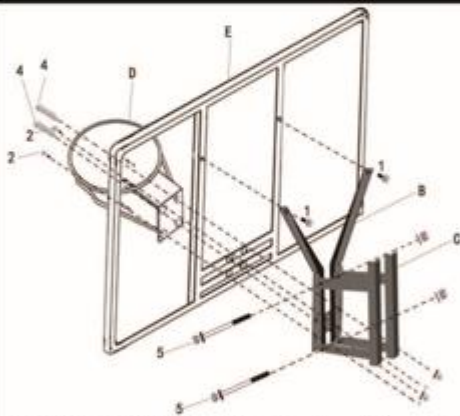

## 007 PARTS LIST

Item	Description	Qty	Item	Qty.	Description
1	8X16mm	2	A	1	Net
2	8X40mm	2	B	1	board bracket
3	8X80mm	4	C	2	brace
4	8x110mm	2	D	1	Rim
5	12x150mm	2	E	1	Backboard

BRACKET INSTALLATION 1: fixed backboard(E) and rim(D) in board bracket(B) by bolt(4,2), fixed above board bracket(B) by bolt(1), Fixed brace(C) in board bracket(B) by bolt(5)

BRACKET INSTALLATION 2: Fixed expansion bolt on the wall, then reload basketball stand and fixed it.

Install net