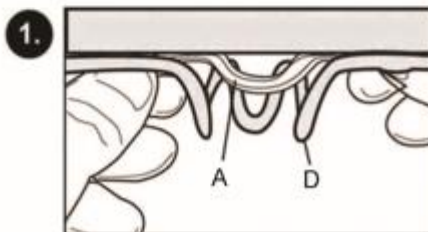

Install net