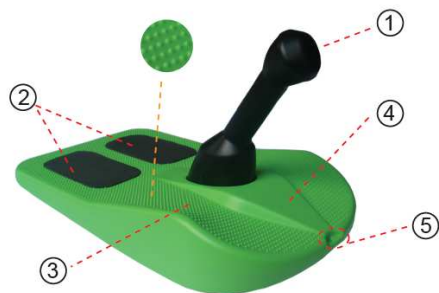

## Warning

ITEM NO: 1379 CE 8+ 75kg

EN: Made out of anti-cold plastic. Well performance on underbelly rail design. Riders can simply hold the handle and land safely on their feet. Kids should be supervised by adults.

### 1.Product structure

- ① Handle
- ② Seat
- ③ Supportive point for your leg
- ④ Logo position
- ⑤ Hole for rope
- ⑥ Guide strip
- ⑦ Brake equipment