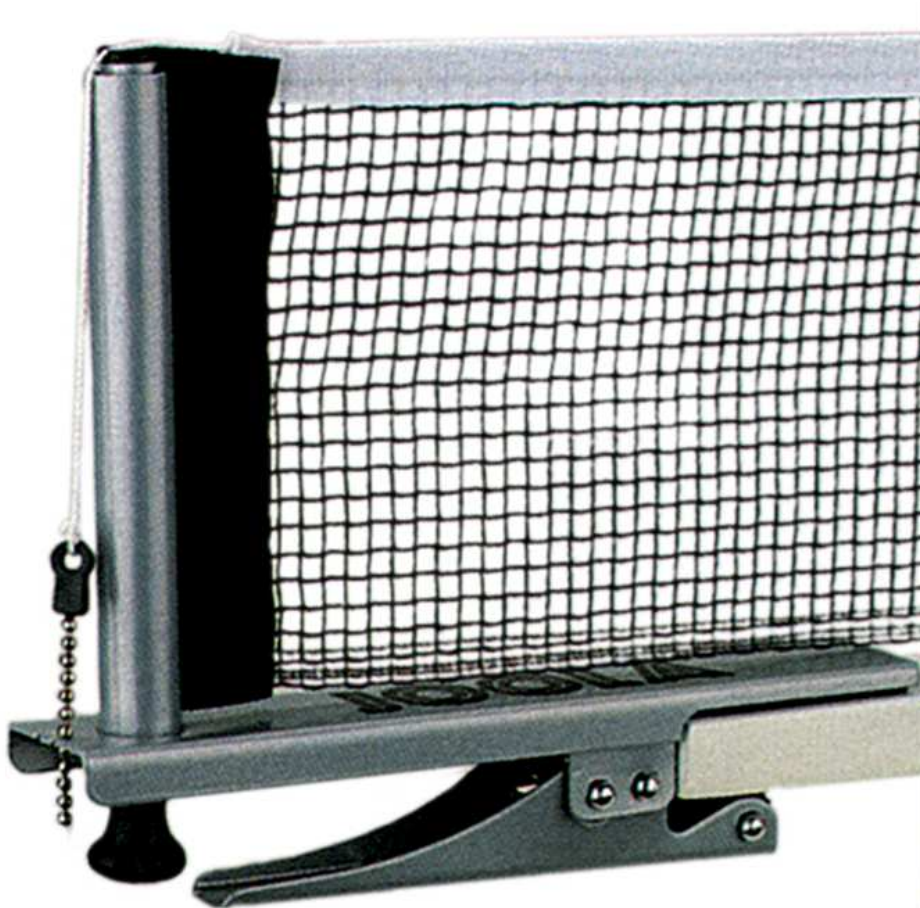

# JOOLA Snapper Net-Post-Set

Item. No. 31013

Clamp style post set and net with adjustable tension capability for net.  
Clip-style compact metal net set with high quality net and posts with vertical adjustment option.